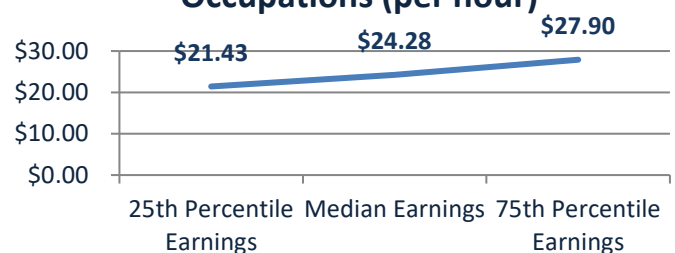

Comparable Heavy Equipment Occupations (per hour)